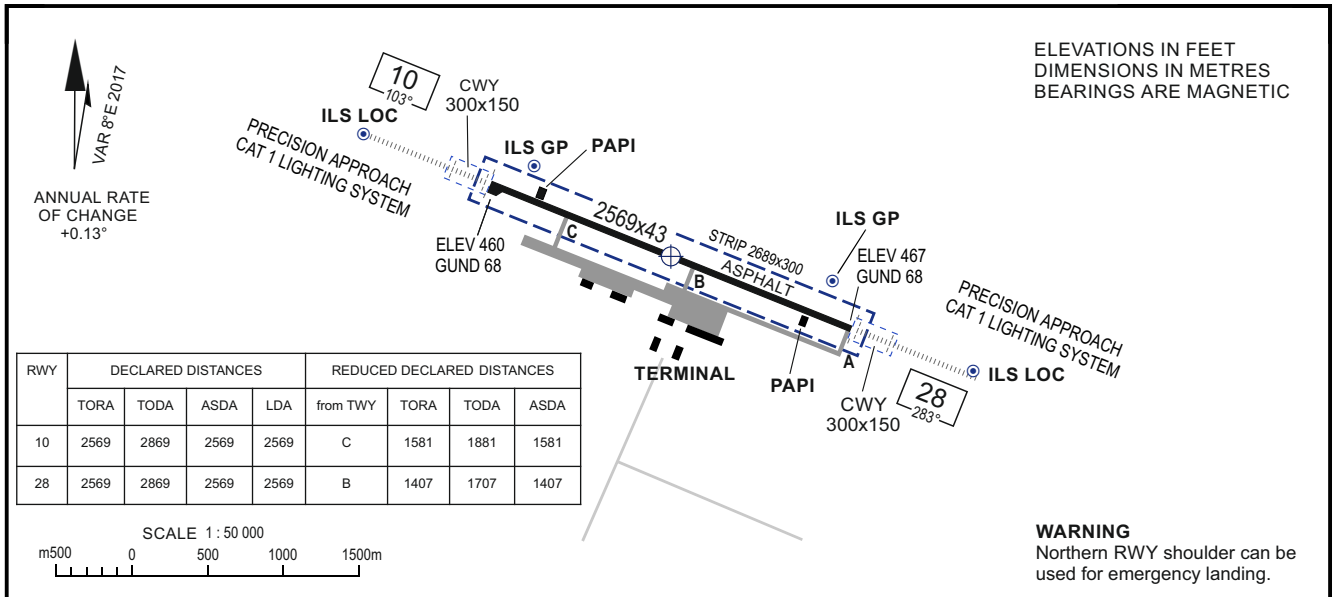

AERODROME
CHART - ICAO

ARP 52°31'37"N 031°01'00"E
ELEV 471
GUND 68

TOWER 118.100
(Additionally serves as TAXIING)

HOMIEL, BELARUS

HOMIEL

CHANGES: ADD the turn pocket line and the parking place ACFT on TWY A and TWY C.

THIS PAGE INTENTIONALLY LEFT BLANK