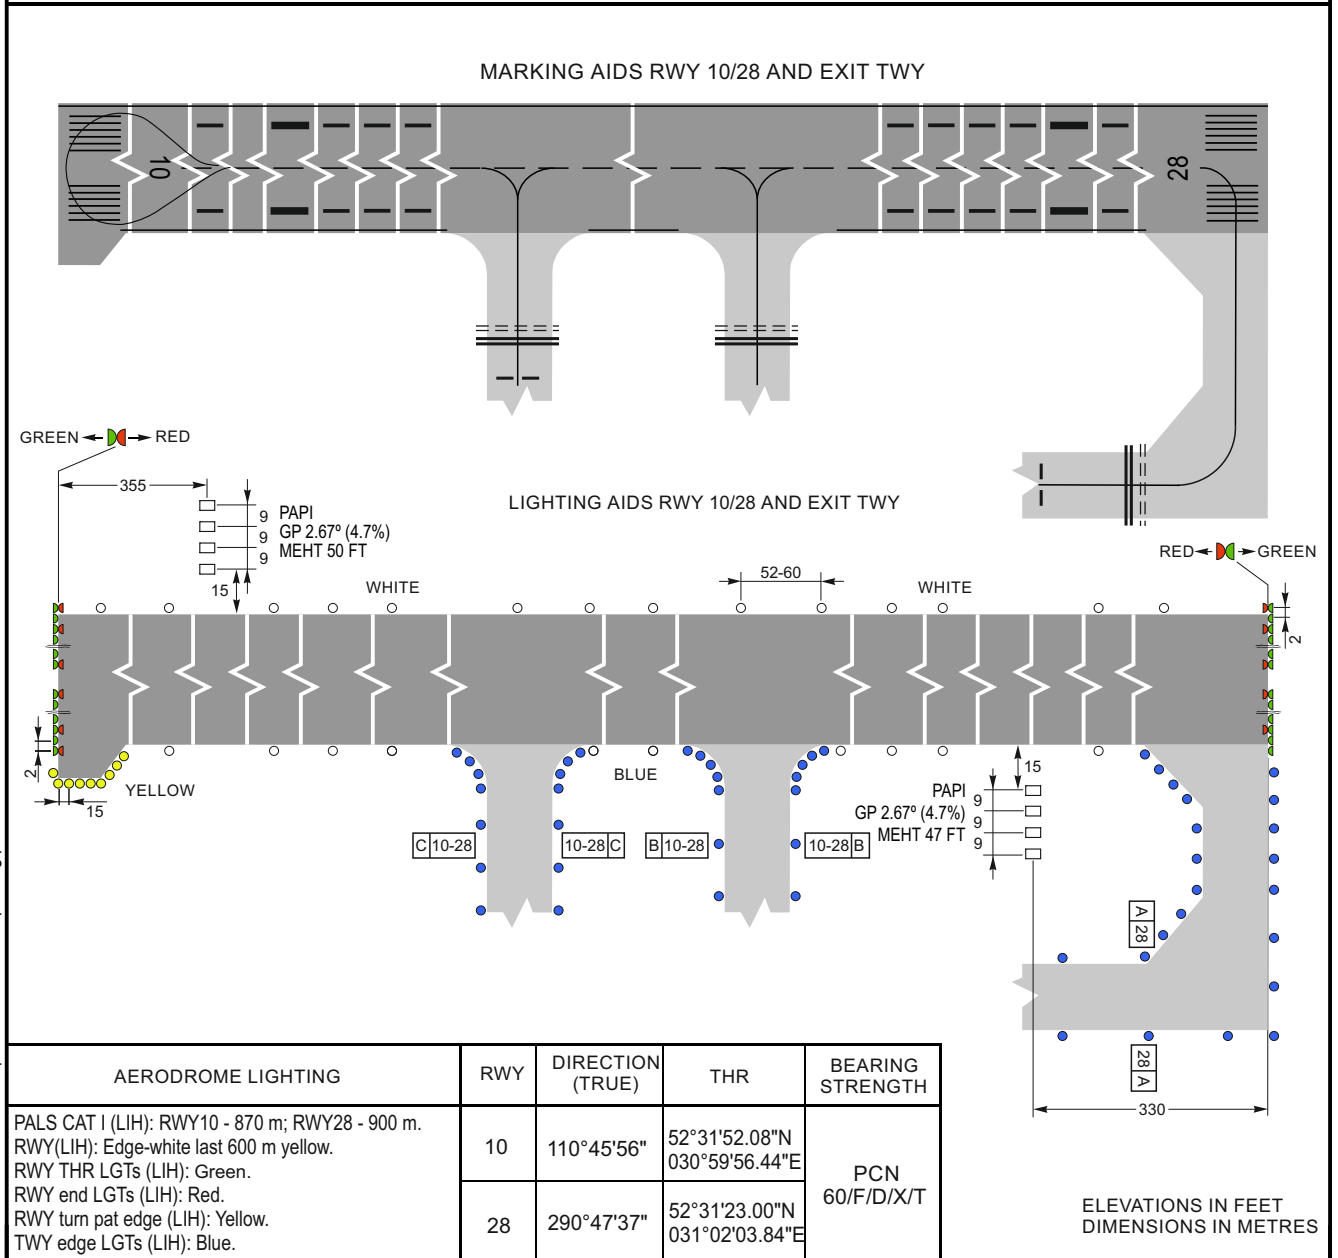

AERODROME
CHART - ICAO

ARP 52°31'37"N 031°01'00"E
ELEV 471
GUND 68

TOWER 118.100
(Additionally serves as TAXIING)

HOMIEL, BELARUS

HOMIEL

CHANGES: ADD the turn pocket line and the parking place ACFT on TWY A and TWY C.